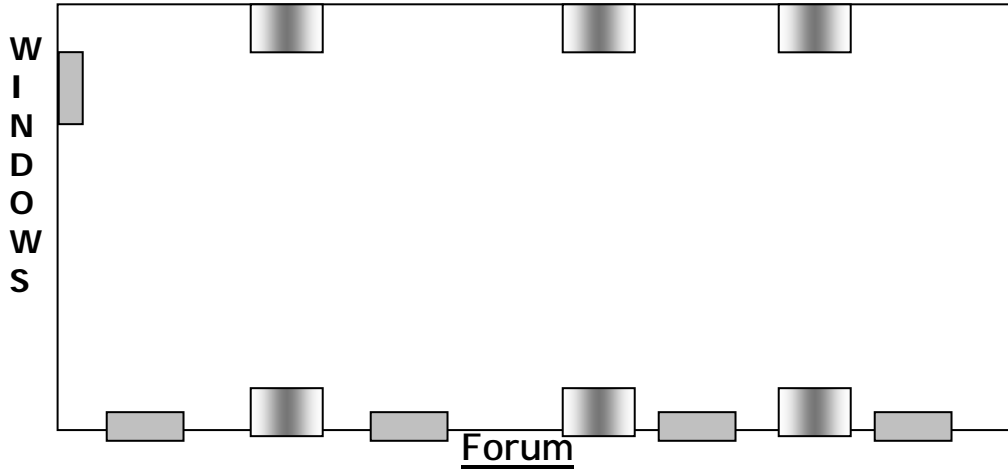

PLEASE DRAW ALL REQUESTED SET-UPS IN THEIR ENTIRETY  
 (Round tables cannot be use in Leidy, Freeman and Gold Rooms A & B.)

Rev. 8/18/2008

Divides Here (↓)

Key: =door =fireplace = Bump out Please use "X" to indicate chairs & for tables.