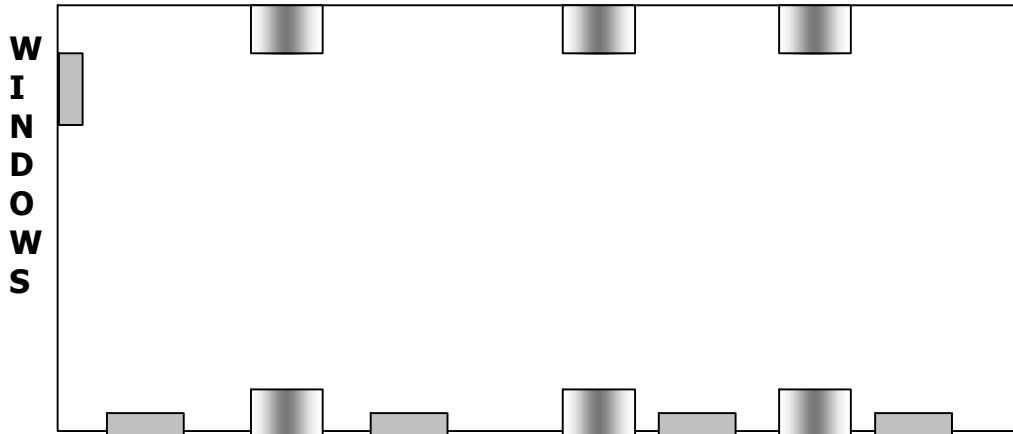

PLEASE DRAW ALL REQUESTED SET-UPS IN THEIR ENTIRETY
 (Round tables cannot be use in Leidy, Freeman and Gold Rooms A & B.)

Rev. 7/22/2008

Divides Here (↓)

Forum

Ensor Lounge

McDaniel Lounge

Other: _____
 (Name of Room)

Kriel Lounge

Leidy Room

Freeman

Gold Room B

Gold Room A

Key: =door =fireplace = Bump out Please use "X" to indicate chairs & for tables.