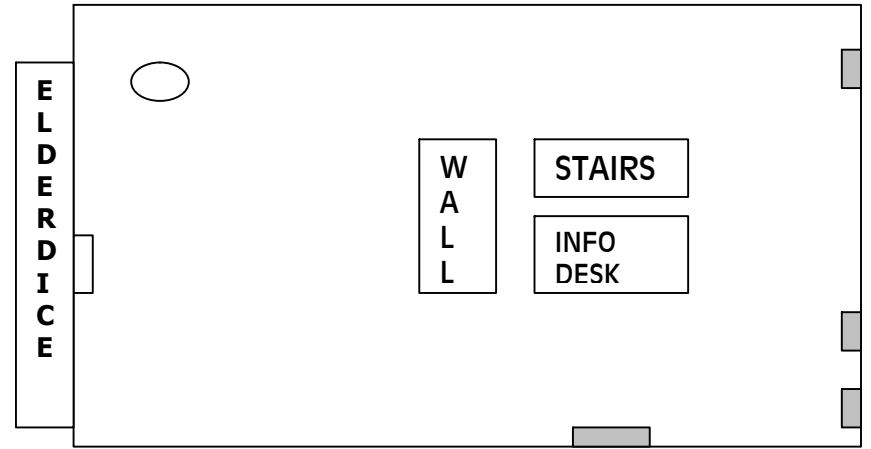

PLEASE DRAW ALL REQUESTED SET-UPS IN THEIR ENTIRETY
 (Round tables cannot be use in Leidy, Freeman and Gold Rooms A & B.)

Rev. 7/22/2008

Divides Here (↓)

Forum

Ensor Lounge

McDaniel Lounge

Other: _____
 (Name of Room)

Kriel Lounge

Leidy Room

Freeman

Gold Room B

Gold Room A

Key: =door =fireplace = Bump out Please use "X" to indicate chairs & for tables.