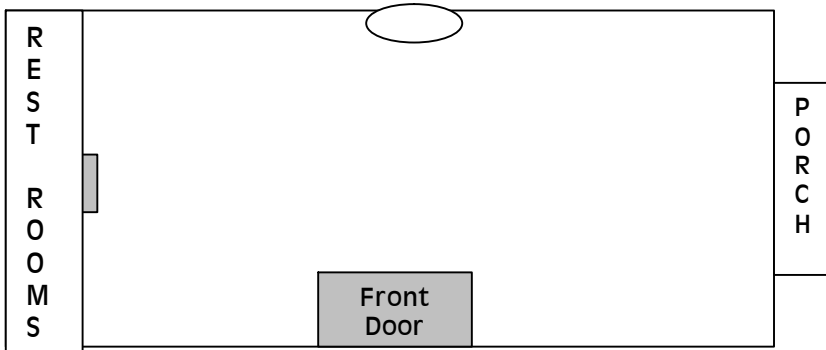

PLEASE DRAW ALL REQUESTED SET-UPS IN THEIR ENTIRETY
 (Round tables cannot be use in Leidy, Freeman and Gold Rooms A & B.)

Rev. 7/22/2008

Divides Here (↓)

Forum

Ensor Lounge

McDaniel Lounge

Other: _____
 (Name of Room)

Kriel Lounge

Leidy Room

Freeman

Gold Room B

Gold Room A

Key: =door =fireplace = Bump out Please use "X" to indicate chairs & for tables.